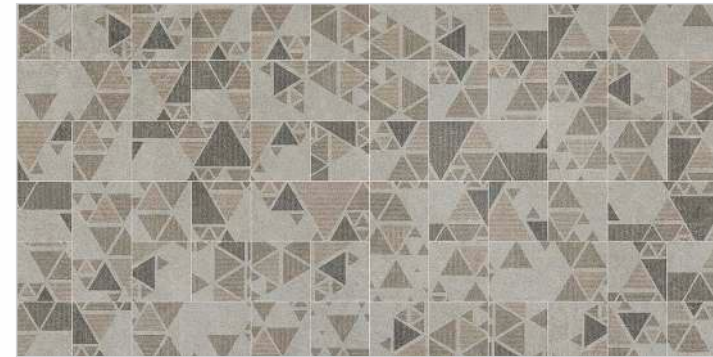

**GRANDE VALOR LISTON BEIGE**  
Rustic Finish, 600x1200mm

**GRANDE VALOR LISTON GREY**  
Rustic Finish, 600x1200mm

**GRANDE VALOR LISTON BROWN**  
Rustic Finish, 600x1200mm

**RUSTIC FINISH** — 600x1200MM COLLECTION