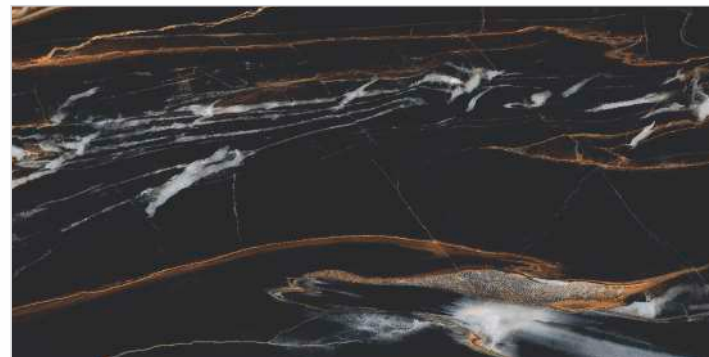

LUCIDO — 600x1200MM COLLECTION

GRANDE VALOR LUCIDO FANTASY NERO
High Gloss, 600x1200mm