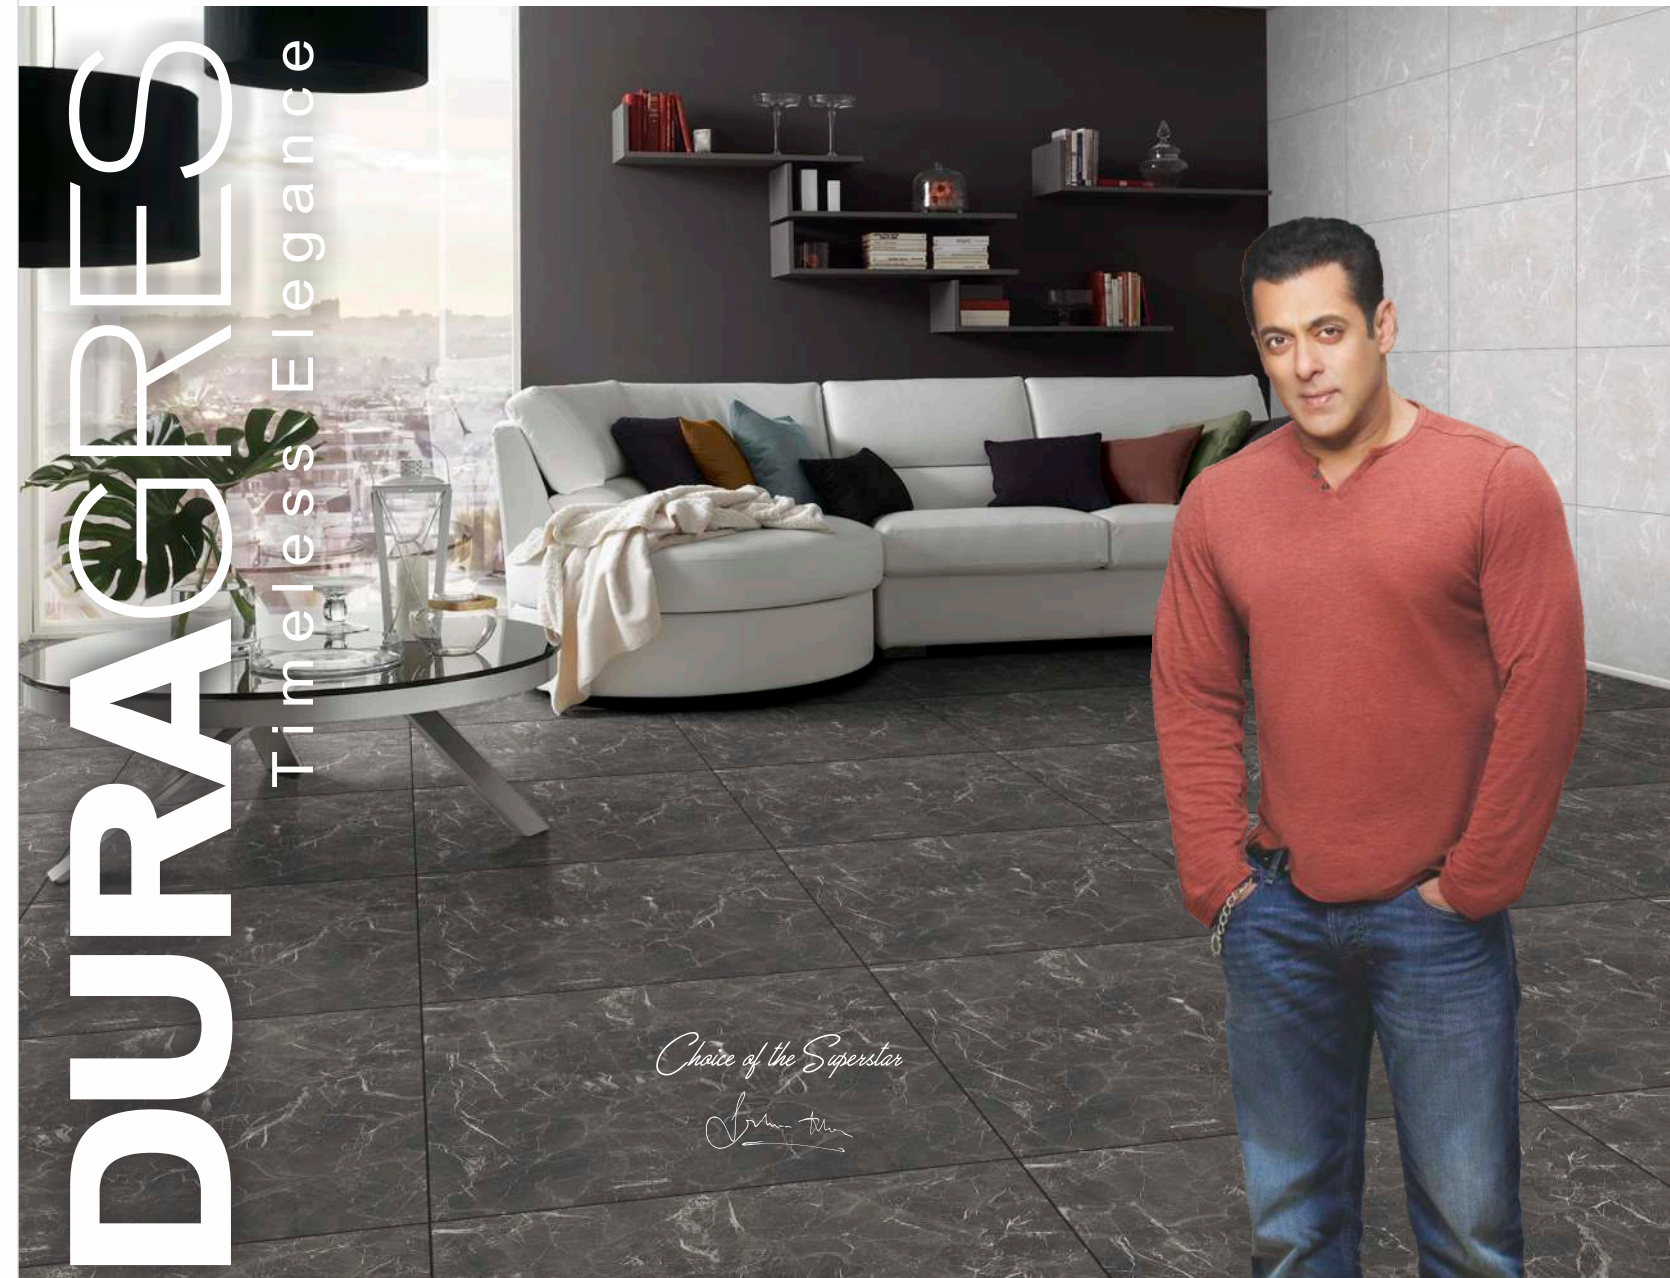

Find us at:
www.twitter.com/SomanyCeramic

DURAGRES / CAT / JULY-2020

600x600MM

SOMANY
Tiles | Bathware

ZAMEEN SE JUDEY

UNIT - IV

FULL BODY GLAZED
VITRIFIED TILES

▶ I N D E X