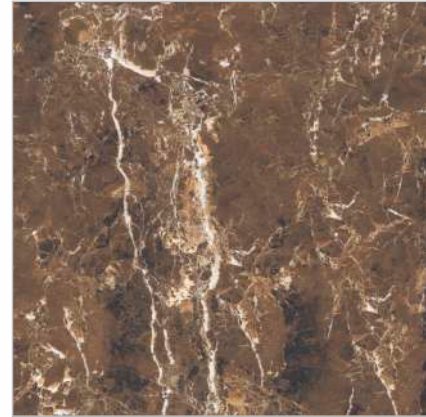

LUCIDO / FULL POLISH
600x600MM COLLECTION

VALOR
COLLECTION

VALOR LUCIDO EMPERADAR V4
BRONZE, High Gloss, 600x600mm