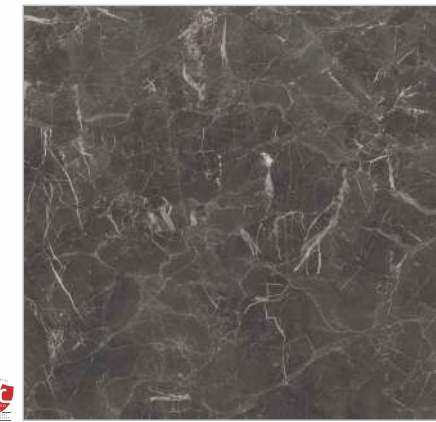

VALOR ROSETA DARK GREY V4
Matt Finish, 600x600mm