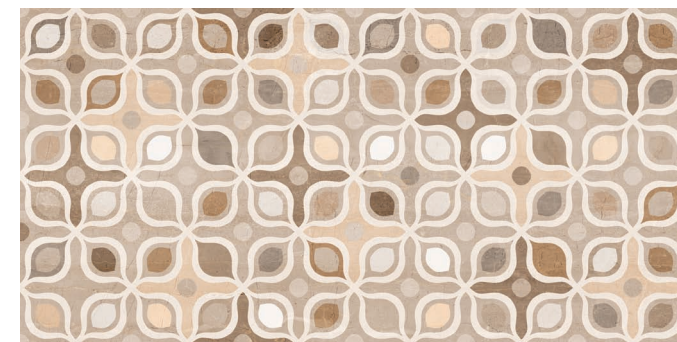

PERSIA
(Matching with Estoriya Beige Polish) DECOR/POLISHED