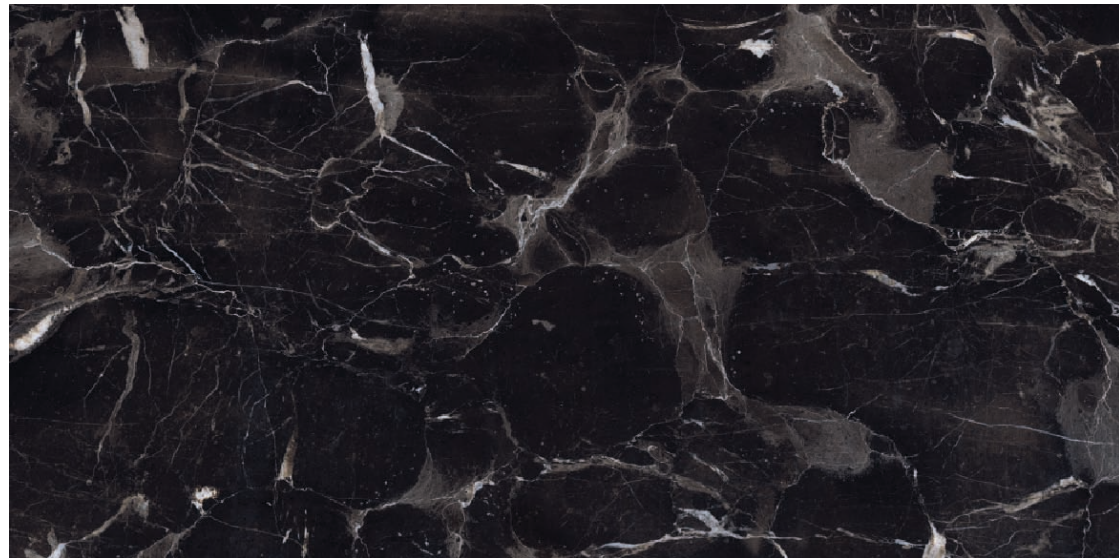

MARRON EMPEROR

PREMIUM POLISHED