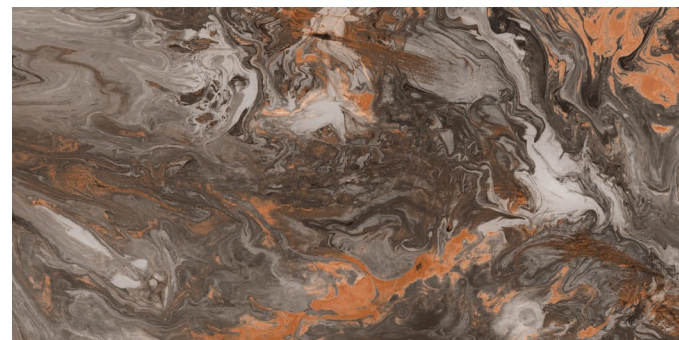

ARMANI GRIS PREMIUM POLISHED

EMPREDOR NERO PREMIUM POLISHED

EMPREDOR BRONZE PREMIUM POLISHED

EMPERADOR GRIS PREMIUM POLISHED

DYNA NERO PREMIUM POLISHED

FANTASY BROWN PREMIUM POLISHED

BLACK MARQUINA SUPER MATT

IMPERIAL BROWN SUPER POLISHED

INFERNO GRIS PREMIUM POLISHED

INFERNO NERO PREMIUM POLISHED

INFERNO BRONZE PREMIUM POLISHED

INFERNO CREMA PREMIUM POLISHED

NAKARA CREMA STONE / PUNCH

NAKARA BRONCE STONE / PUNCH