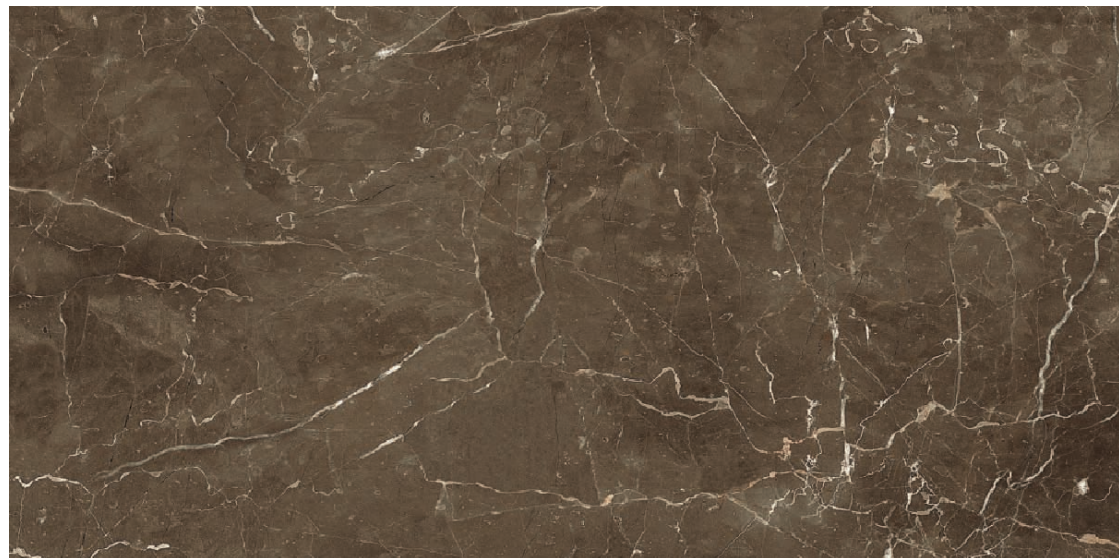

ARMANI BROWN

PREMIUM POLISHED