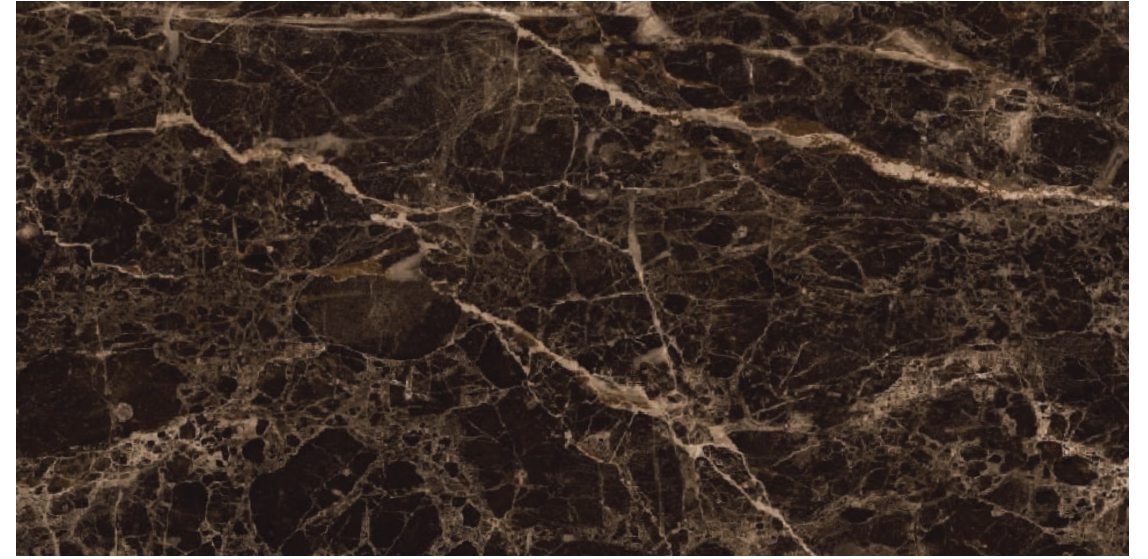

SUPER WHITE

ARBESCATO

SUPER WHITE

Tile Shown: Arbescato

BOTTICINO

MARBLETECH

EMPREDOR BROWN

PREMIUM MARBLETECH

BURBARY BEIGE

MARBLETECH

EMALI BEIGE

MARBLETECH

Tile Shown: Empredor Brown

JERICO MARFIL

POLISHED

BOTTICINO CLASSICO