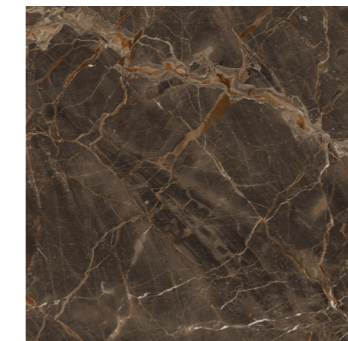

AMARA TAUPE PREMIUM POLISHED

COSMIC AZUL PREMIUM POLISHED

GOLDEN PORTORO PREMIUM POLISHED

GOLDEN BORDOX PREMIUM POLISHED

STELLAR BRONZE PREMIUM POLISHED

ALONZA NERO PREMIUM POLISHED

DESERT CREMA MATT/PUNCH

DESERT BLANCO MATT/PUNCH